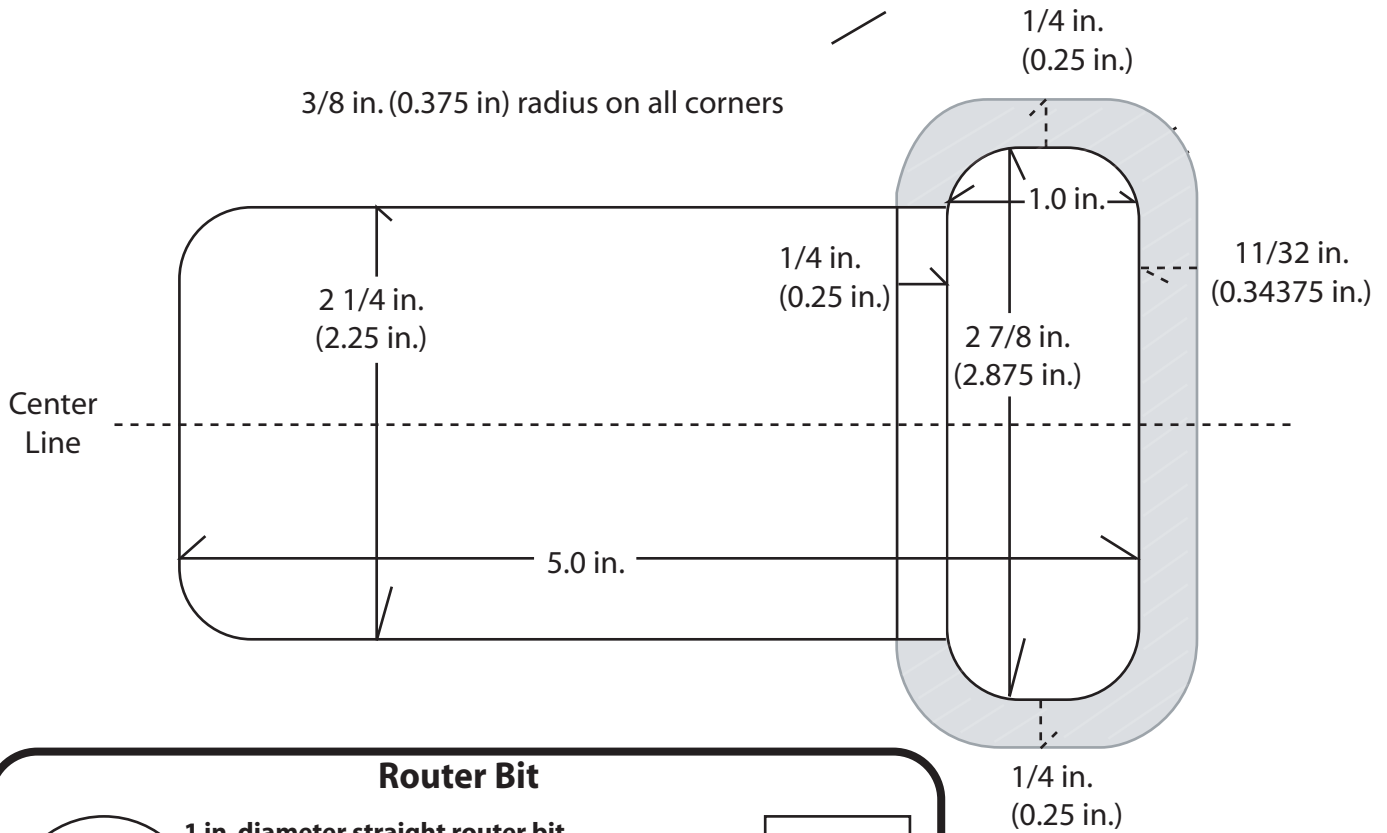

# Spring Cavity Rout Dimensions For Trem King Installation for TK-2 and TK-3

## Side View of Guitar